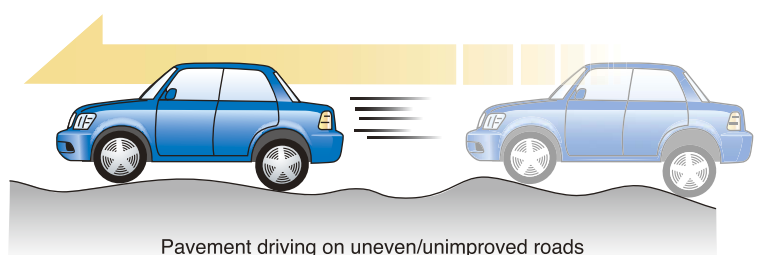

Better handling

Improved cornering

Reduced braking distances

Additionally, the New SR shocks keep damping forces from becoming excessive for pleasurable, fatigue-free, long-distance driving.

The New SR has the same dimensions as your car's original shock absorbers, but offers greater durability than any other suspension type (including suspensions that offer height adjustments).

The New SR also provides the same stroke as your car's original suspension to expand your capacity to drive over irregular terrain. (Bump and rebound strokes are especially important when driving over irregular terrain.)