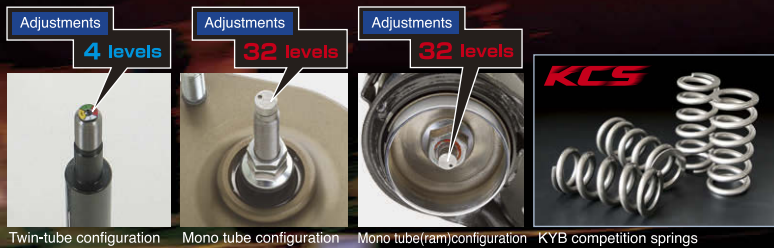

Spec TR Full-Length type