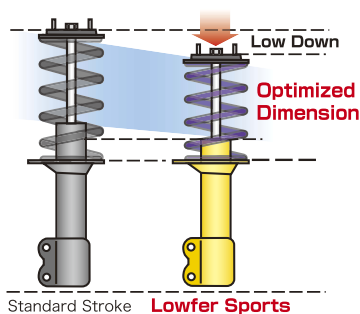

The New SR also provides the same stroke as your car's original suspension to expand your capacity to drive over irregular terrain. (Bump and rebound strokes are especially important when driving over irregular terrain.)

Comfortable ride with Lower suspension. Installing a lowering spring results in a lower ride height than with a standard spring. But installing a short-stroke shock absorber means the stroke will be nearly the same as the original shock absorber.